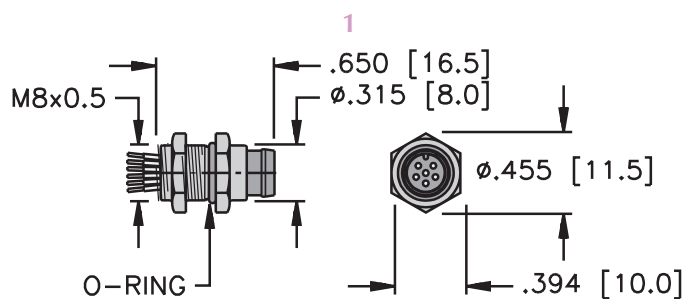

picofast® Standard Receptacles NPSM and NPT

MFS ..

Page C45