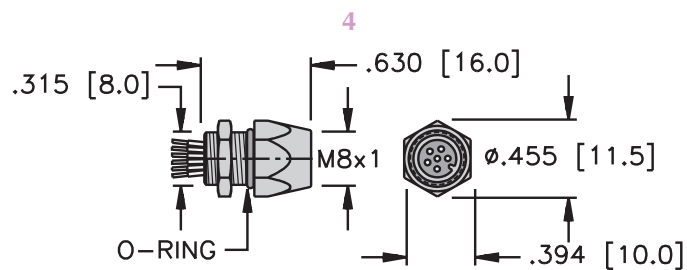

MFSS ..

Page C45