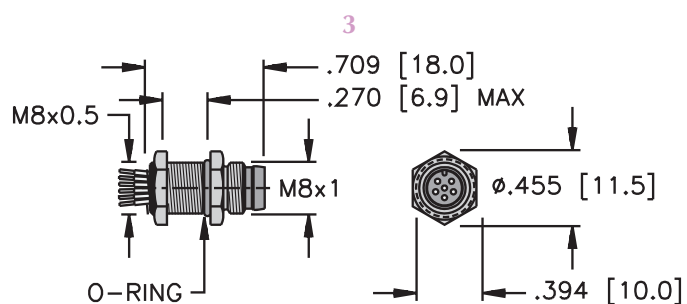

picofast® Standard Receptacles NPSM and NPT

MFS ..

Page C45

MFS ..F..

Page C45

MFSS ..

Page C45

MFKS ..

Page C46