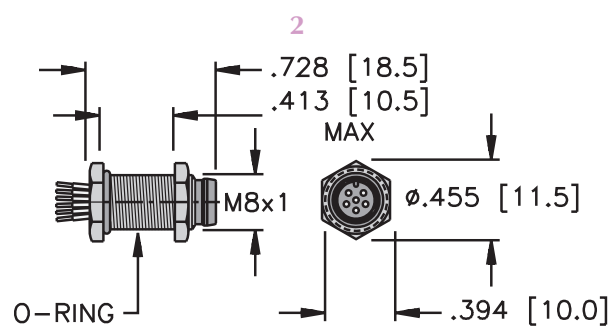

MFS ..F..

Page C45